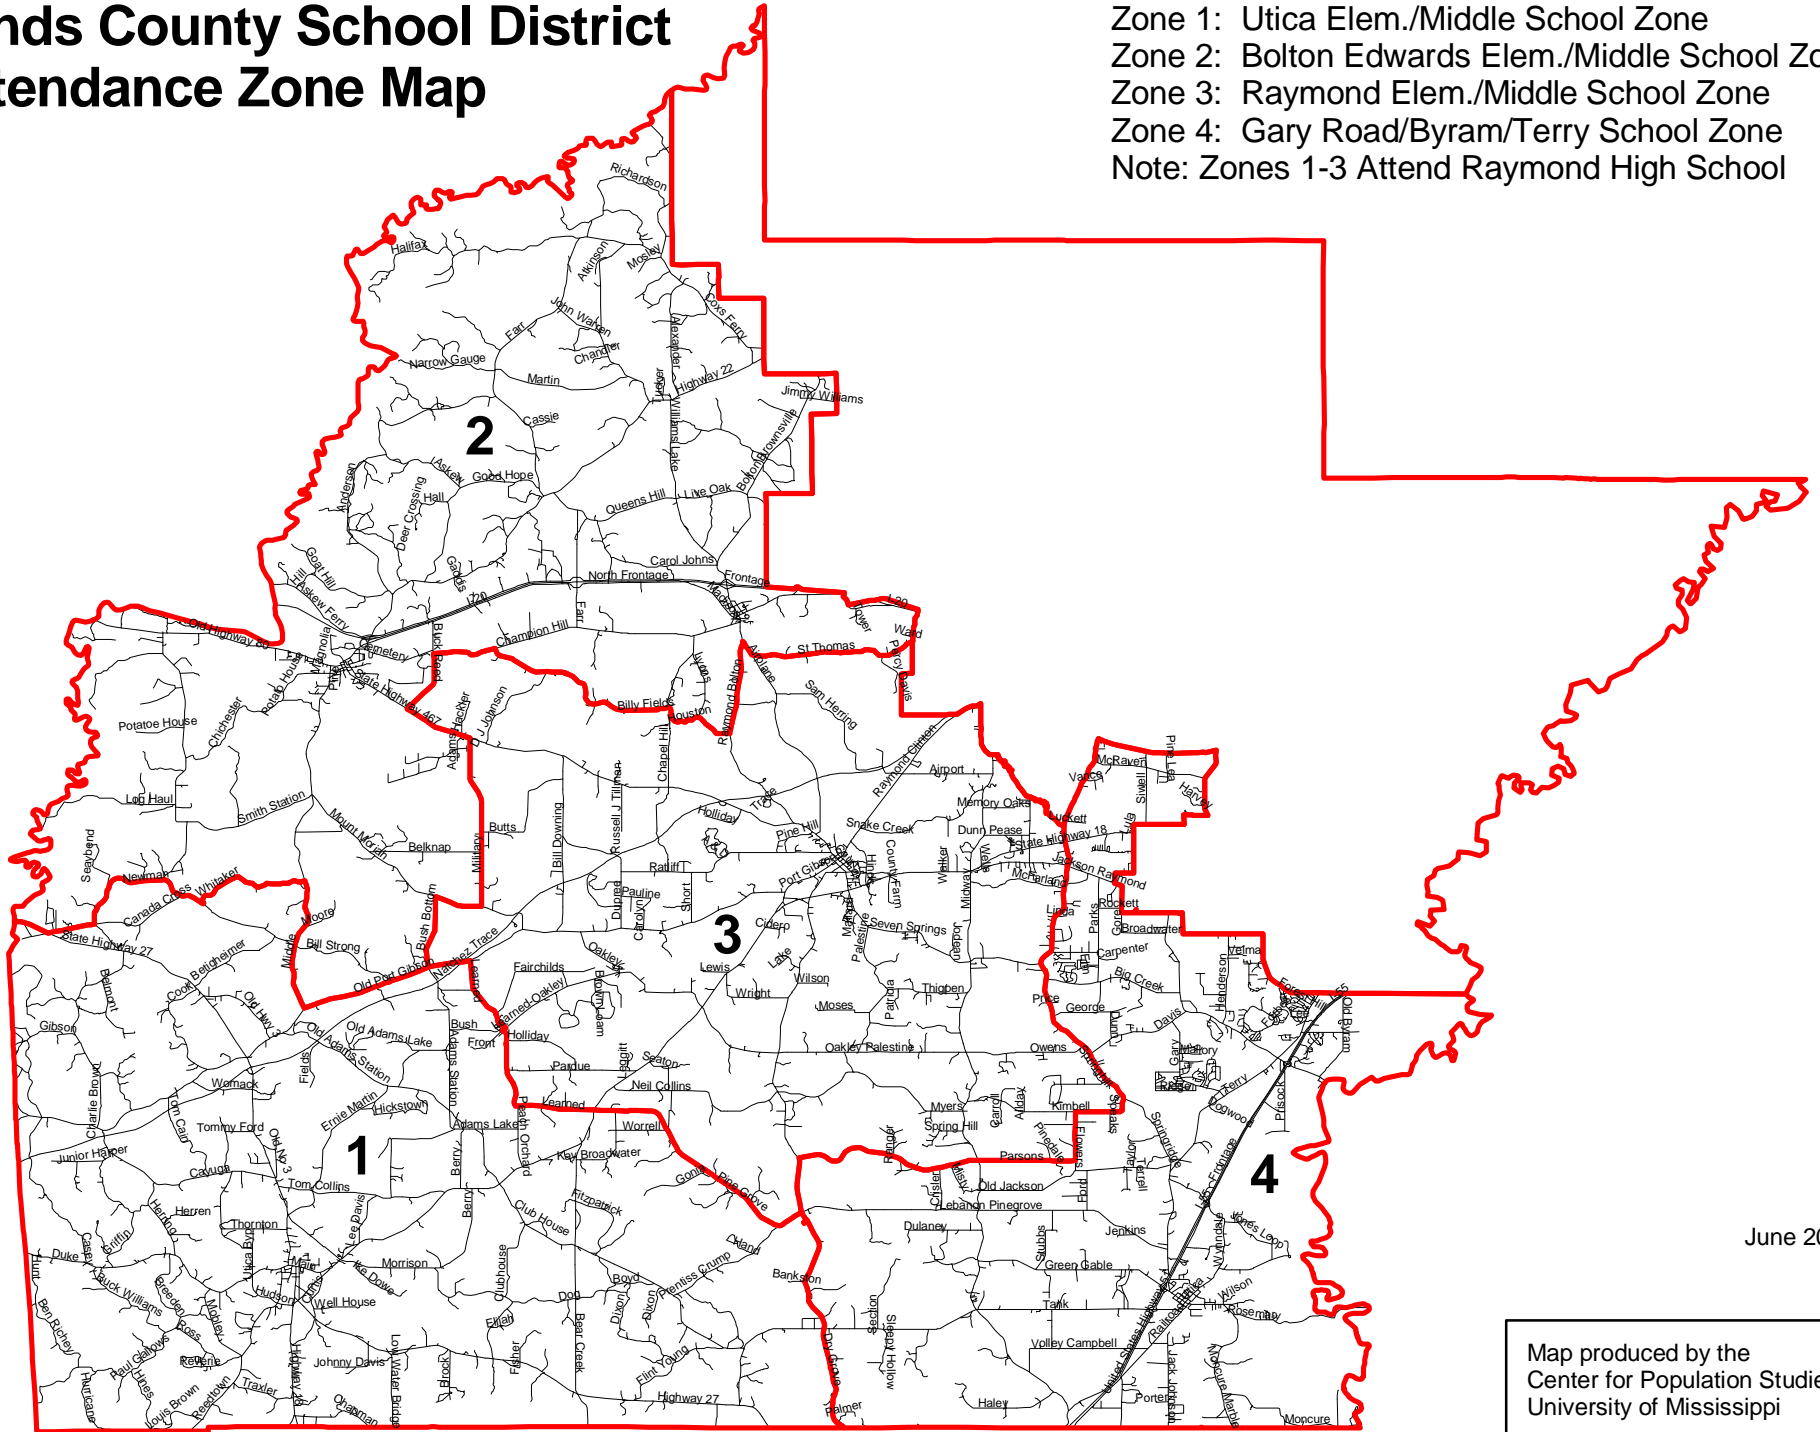

Hinds County School District Attendance Zone Map

- Zone 1: Utica Elem./Middle School Zone
- Zone 2: Bolton Edwards Elem./Middle School Zone
- Zone 3: Raymond Elem./Middle School Zone
- Zone 4: Gary Road/Byram/Terry School Zone
- Note: Zones 1-3 Attend Raymond High School

June 2004

Map produced by the
Center for Population Studies
University of Mississippi

Please note that these attendance boundaries are general in nature. Exact locations can be verified at the Central Office.